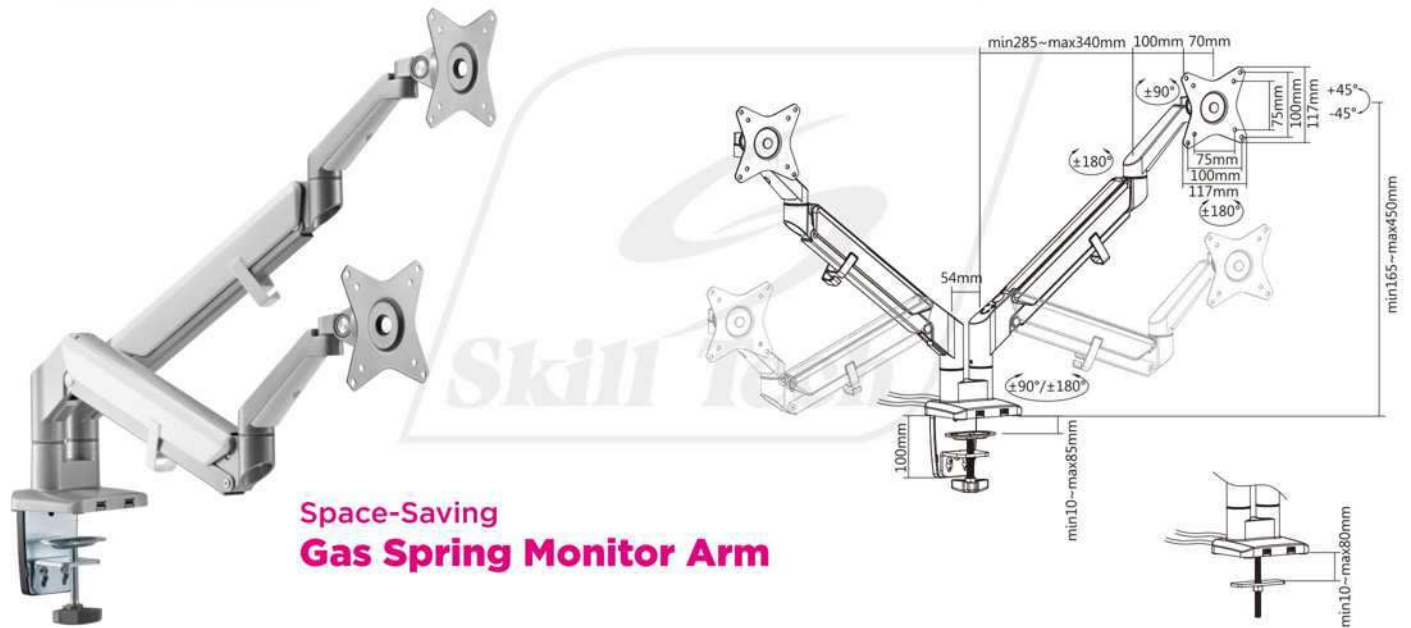

SH44 C024U

Counterbalance Monitor Arm

Fits most 17"-32" flat & curved Monitors

Space-Saving Gas Spring Monitor Arm

Screen Size
17"-32"

VESA Compatible
75x75 100x100

Weight Capacity
1-9kg/2.2-19.8lbs (x2)

Tilt Range
+45° - -45°

Swivel Range
+90° - -90°

Screen Rotation
+180°--180°

Cable Management

Quick-Release VESA Plate
allows quick installation and removal.

Adjustable Gas Spring
perfect weight balance for monitors.

Built-In Cable Management
for an organized and neat workspace.

Smart Base Available
with 2 USB 3.0 ports for charging and access to data.